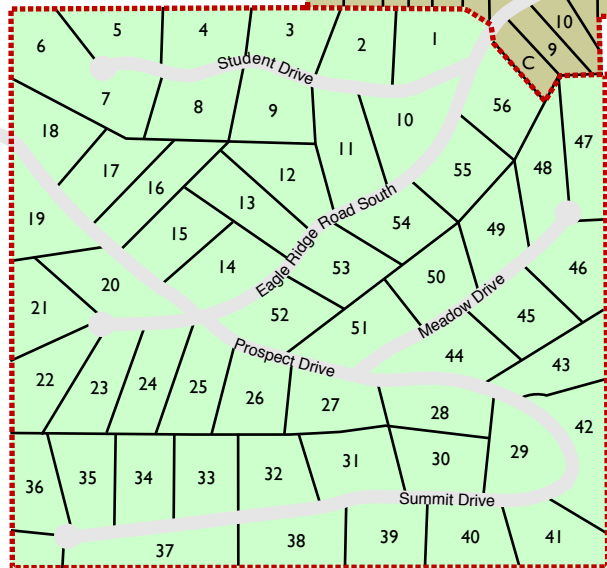

SHUSWAP LAKE

EAGLE BAY ROAD

Shannon Beach

Provincial Park Reserve

To

McHale Road

-  **Phase 1**
-  **Phase 2**
(under development)
-  **Phase 3**
(future development)

Eagle Ridge

COUNTRY ESTATES

operated by Eagle Ridge Investments Ltd.

Cameron Road

Access to
Hermans Lake,
White Lake and
Highway #1